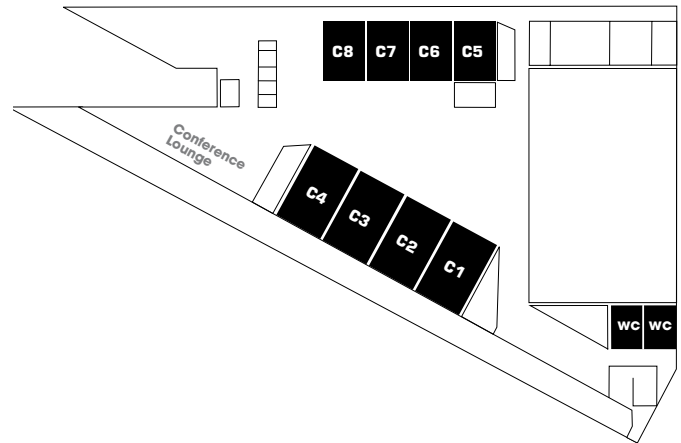

HOTEL FACILITIES

- 558 hotel rooms
- 8 suites
- 600 sq.m. banquet hall for up to 700 conference participant
- 8 smaller conference rooms seating 16-200 participants
- Aquavit Grill & Raw Bar - where Stockholm meets Manhattan
- Lobby bar
- Selma CitySpa* - 350 square metres exclusive roof top recreation area with treatment rooms, heated outdoor pool, fitness centre, sauna and terraces
- Valet parking service
- Convenient location next to the central station and the Arlanda Express airport train

LOCATION

Clarion Hotel Sign is located in the heart of Stockholm city, right next to the Central station and the Arlanda Express airport train. The area is currently undergoing a drastic change. Around Torsgatan and the Central station a new city district is emerging, complete with green areas, offices, apartment buildings and the new Clarion Hotel Sign with distinct architectonic features.

MEETING CAPACITY CLARION HOTEL SIGN

Ground floor

First floor

A SUCCESSFUL MEETING

A successful meeting requires more than just the right technical equipment, great planning and professional staff. Clarion Hotel Sign also offers an inspiring atmosphere, personal dedication and excellent food - ensuring that your meeting will have every chance for a successful outcome.

Meeting rooms	Theatre	Classroom	U-shape	Cabaret	Sqm
Banquet hall	700	400	70	240	600
B12/B23	440	310		160	400
B1/B2/B3	210	165		80	200
C123	200	130	25	90	225
C12/C23	170	115	45	60	150
C1/C2/C3	80	50	25	30	75
C4	80	48	24	30	75
C5	40	26	20		46
C6	40	26	20		46
C7	40	26	20		46
C8	Board room suitable for up to 16 participants				
Event Capacity	Round	Square			
Banquet hall	400	500			
B12/B23	250	350			
B1/B2/B3	120	150			