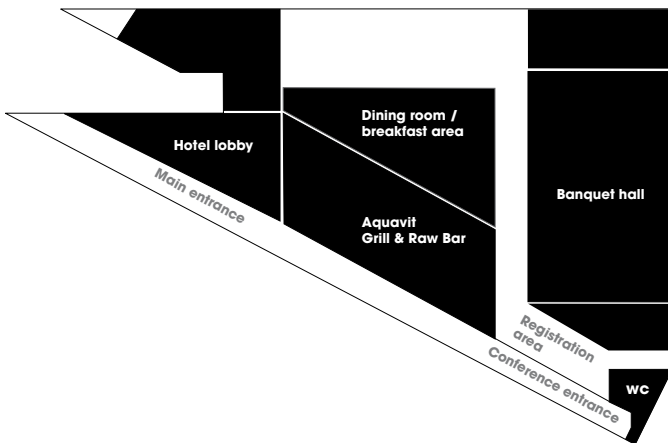

HOTEL FACILITIES

- 558 hotel rooms
- 8 suites
- 600 sq.m. banquet hall for up to 700 conference participant
- 8 smaller conference rooms seating 16-200 participants
- Aquavit Grill & Raw Bar - where Stockholm meets Manhattan
- Lobby bar
- Selma CitySpa* - 350 square metres exclusive roof top recreation area with treatment rooms, heated outdoor pool, fitness centre, sauna and terraces
- Valet parking service
- Convenient location next to the central station and the Arlanda Express airport train

MEETING CAPACITY CLARION HOTEL SIGN

Ground floor

First floor

A SUCCESSFUL MEETING

A successful meeting requires more than just the right technical equipment, great planning and professional staff. Clarion Hotel Sign also offers an inspiring atmosphere, personal dedication and excellent food - ensuring that your meeting will have every chance for a successful outcome.

Meeting rooms	Theatre	Classroom	U-shape	Cabaret	Sqm
Banquet hall	700	400	70	240	600
B12/B23	440	310		160	400
B1/B2/B3	210	165		80	200
C123	200	130	25	90	225
C12/C23	170	115	45	60	150
C1/C2/C3	80	50	25	30	75
C4	80	48	24	30	75
C5	40	26	20		46
C6	40	26	20		46
C7	40	26	20		46
C8	Board room suitable for up to 16 participants				
Event Capacity	Round	Square			
Banquet hall	400	500			
B12/B23	250	350			
B1/B2/B3	120	150			